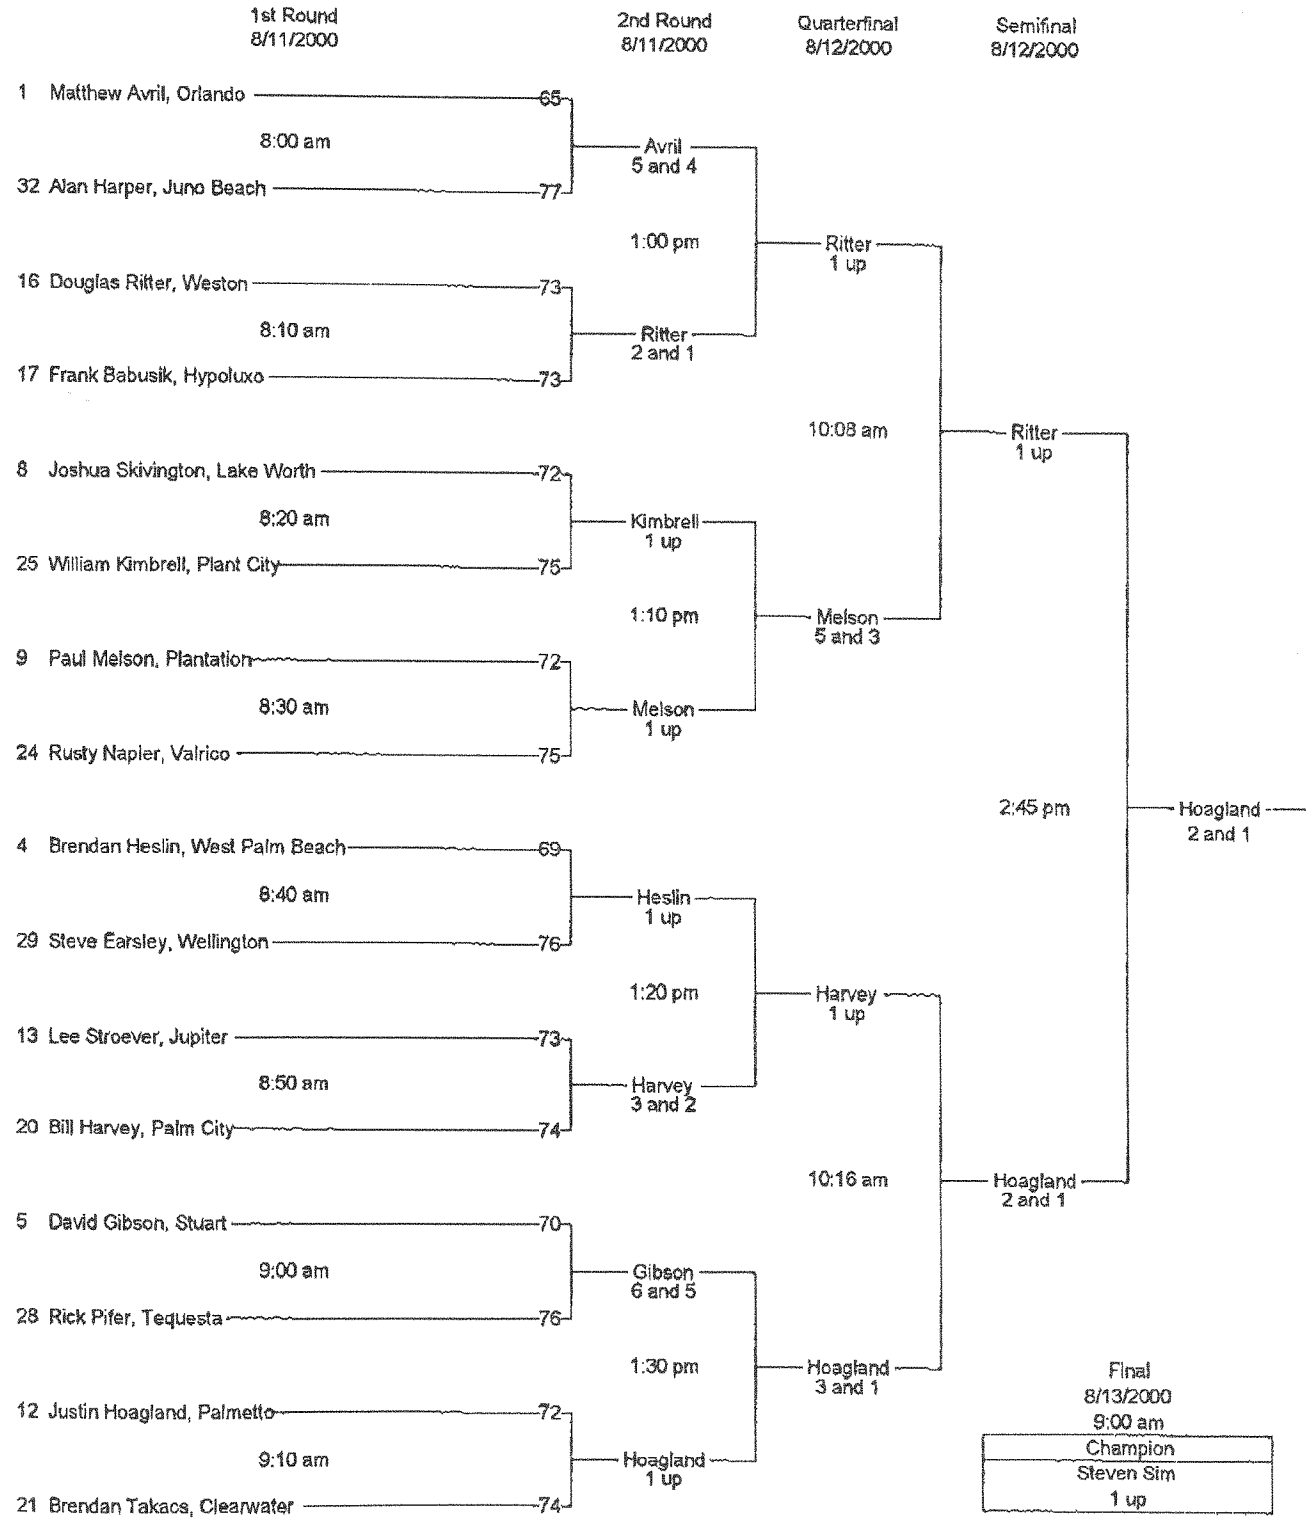

**Florida State Match Play Championship
Cobblestone Country Club
Championship Flight**

UPPER HALF

**Florida State Match Play Championship
Cobblestone Country Club
Championship Flight**

LOWER HALF